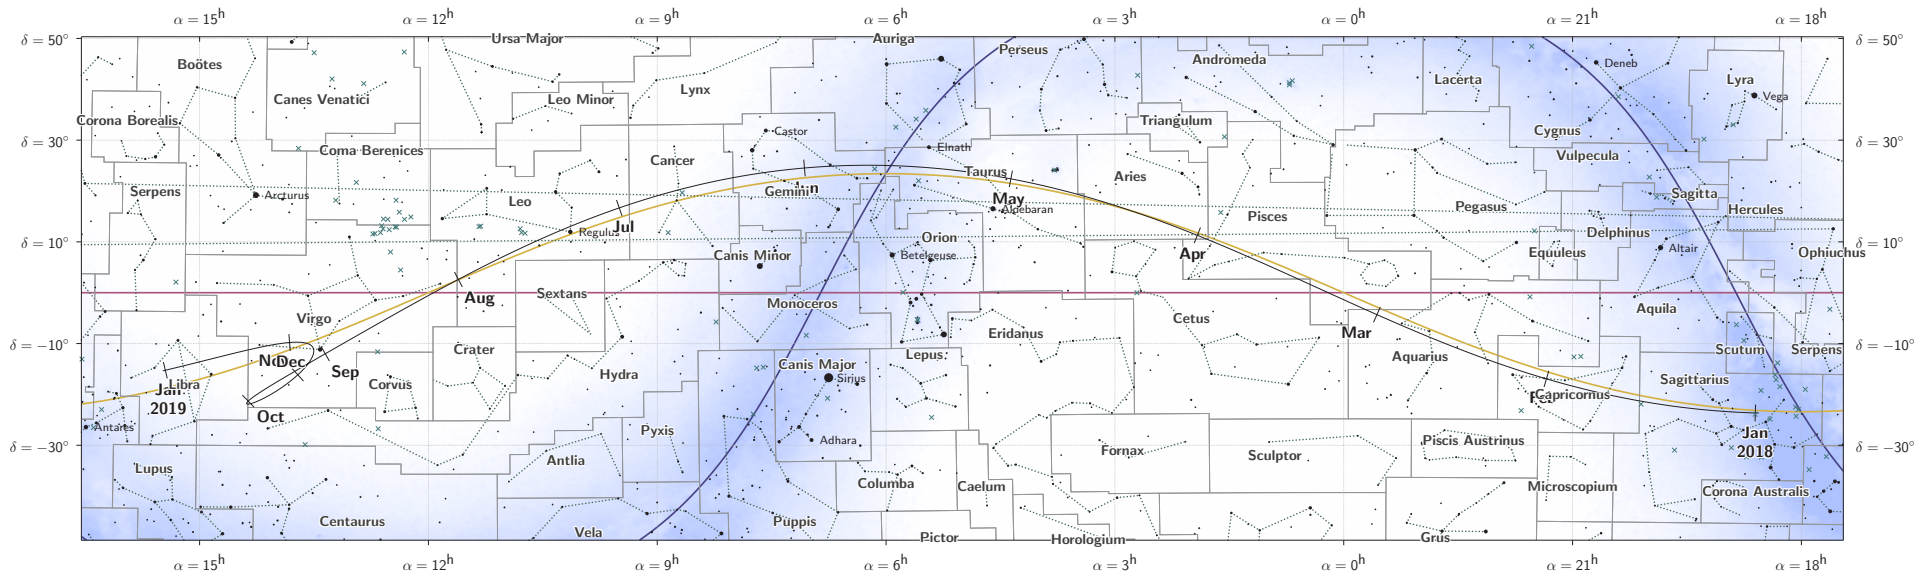

The path of Venus in 2018

© Dominic Ford 2011-2018. Downloaded from in-the-sky.org.

Magnitude scale: • 5.0 • 4.5 • 4.0 • 3.5 • 3.0 • 2.5 • 2.0 • 1.5 • 1.0 • 0.5 • 0.0 • -0.5 • -1.0

— The Equator — Ecliptic Plane — Galactic Plane